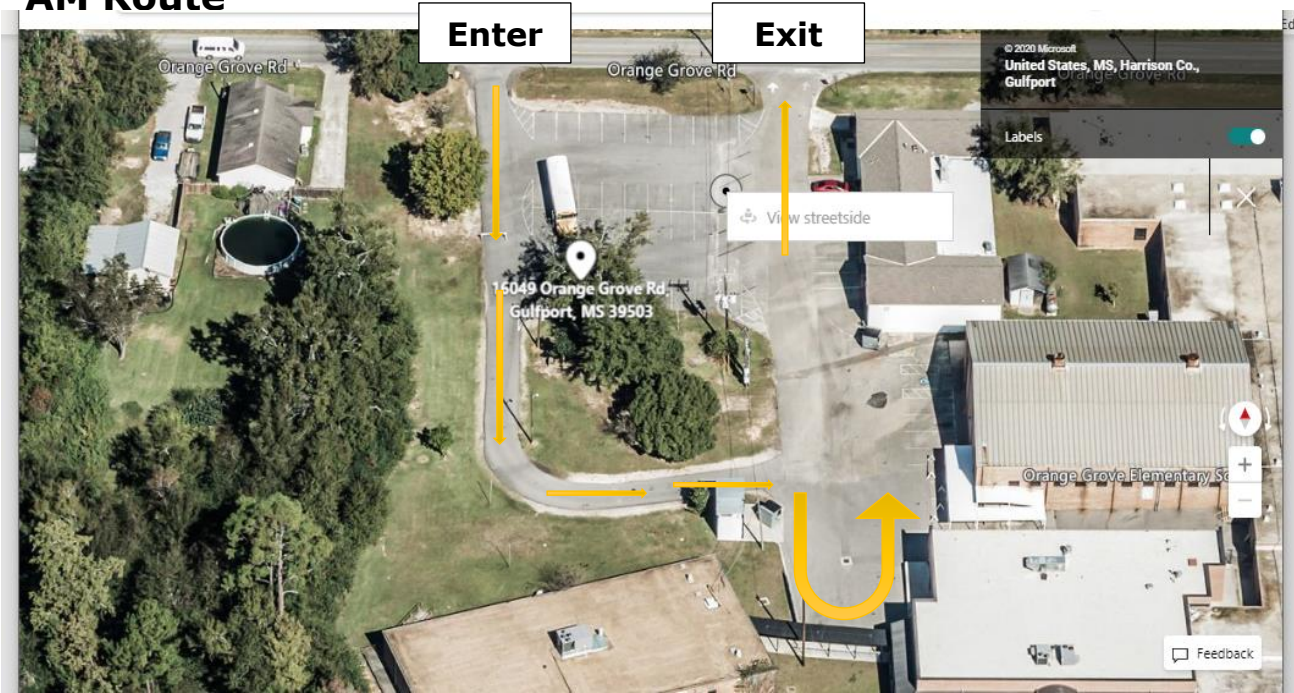

Orange Grove Car Rider AM/PM Routes

AM Route

PM Route